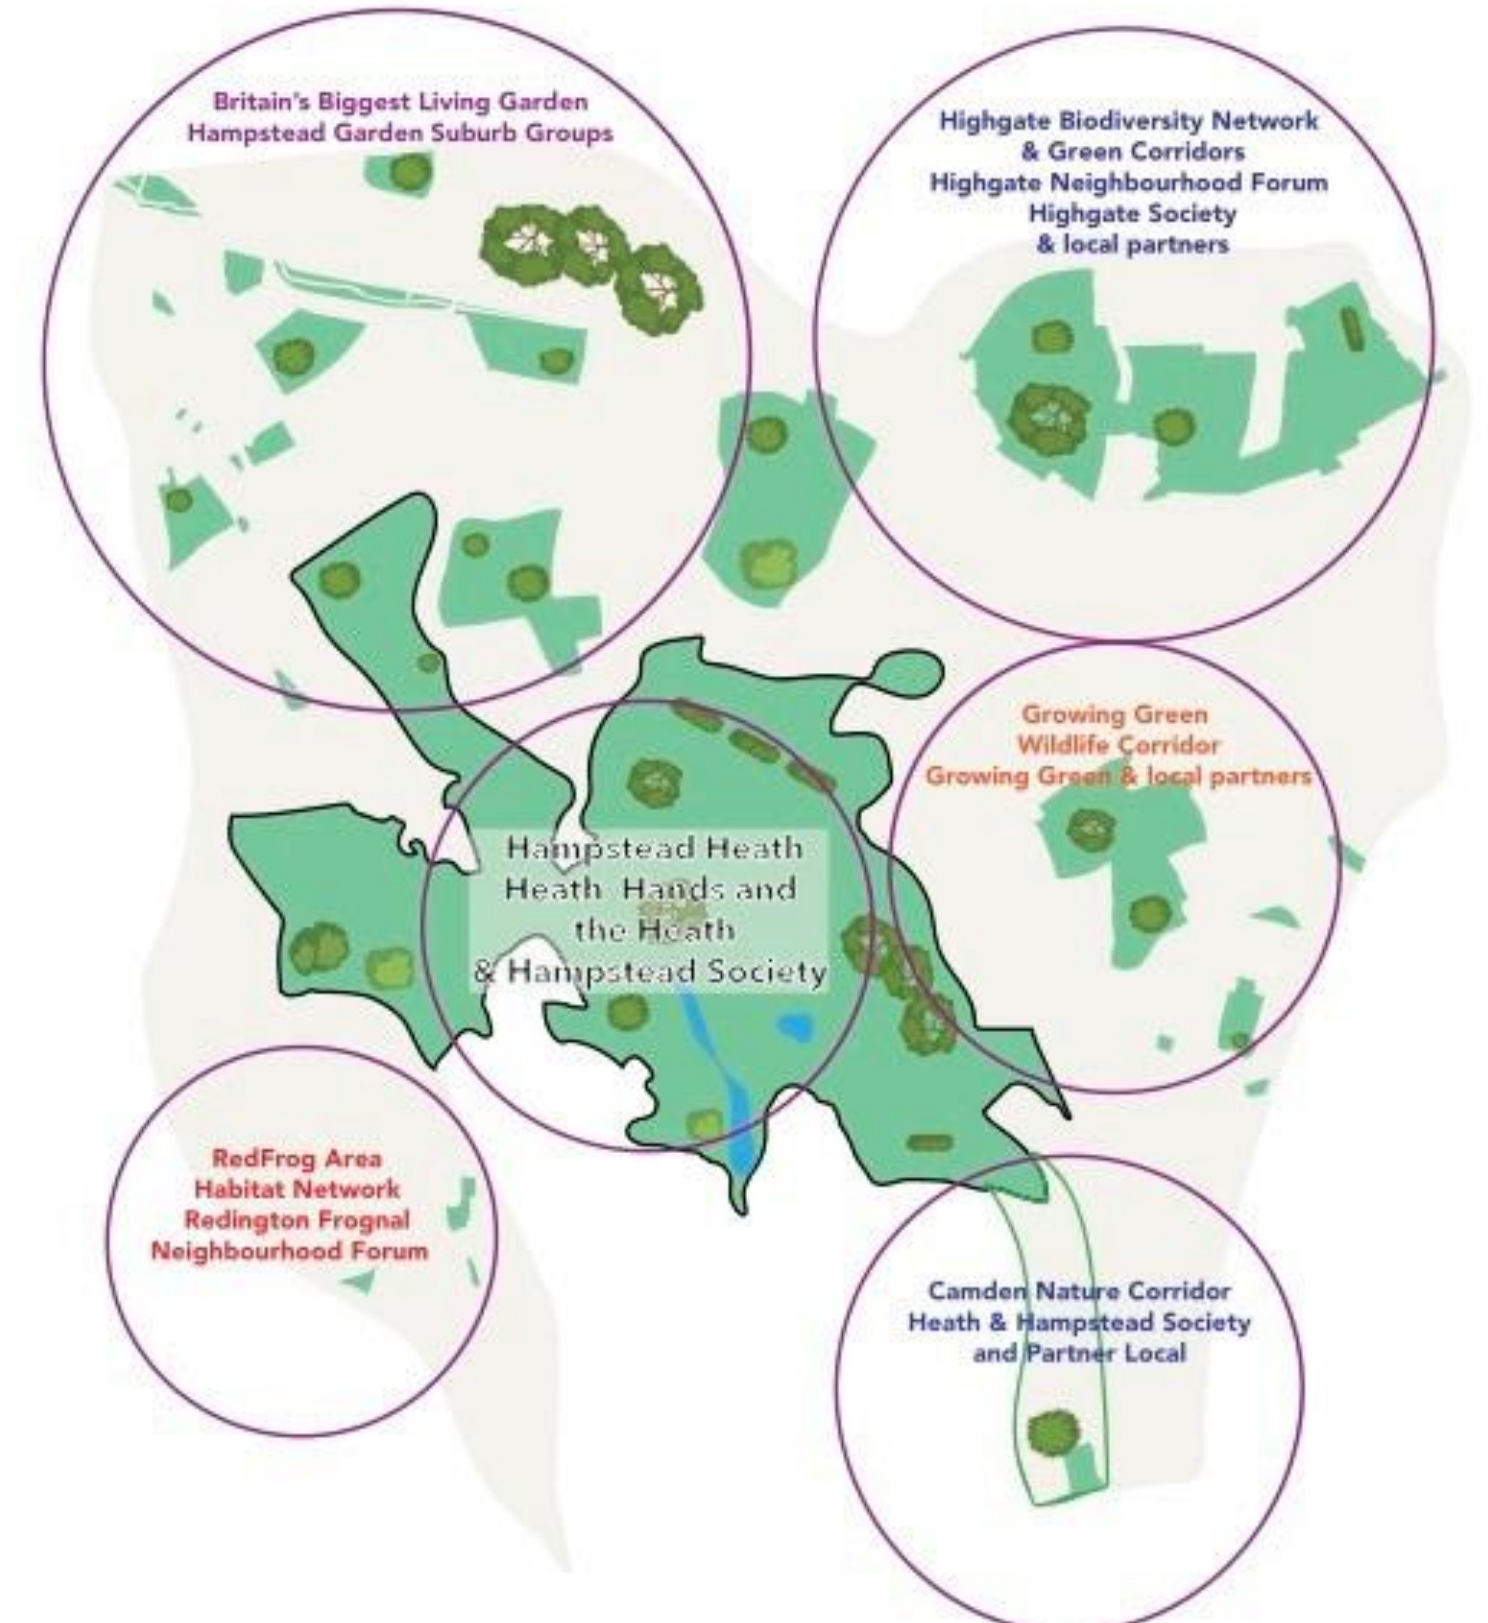

Primary measures:

- wildlife connectivity: corridors installed on/under/over structures

Key species:

- Hedgehog
- (Glow worm)

Waterlow Park: wildlife connectivity

HOW MUCH SPACE DO HEDGEHOGS NEED

ROOM TO ROAM: 10-20 HECTARES
2-3KM PER NIGHT

WATERLOW PARK: 9-10 HECTARES

WATERLOW + CEMETERY EAST: 17 HECTARES

WATERLOW, CEMETERY EAST + HOLLY LODGE:
37 HECTARES

HOW MUCH SPACE DO HEDGEHOGS NEED

SELF-SUSTAINING POPULATION:
90 HECTARES

HEATH: 230 HECTARES

DRAWN AREA: 115 HECTARES

HEDGEHOG SIGHTINGS

Source: Big Hedgehog Map

Nature North London

60 Groups

- Nature conservation
- Landowners
- Local Government
- National Campaigns

Working towards wildlife corridors

Greening North London, Together! Every Garden Counts. Every Balcony Helps.

Discover the greening network across our patch of North London – from balconies to wild areas, gardens to greening projects. Local community efforts are creating a richer, wilder, healthier urban landscape radiating out from Hampstead Heath.