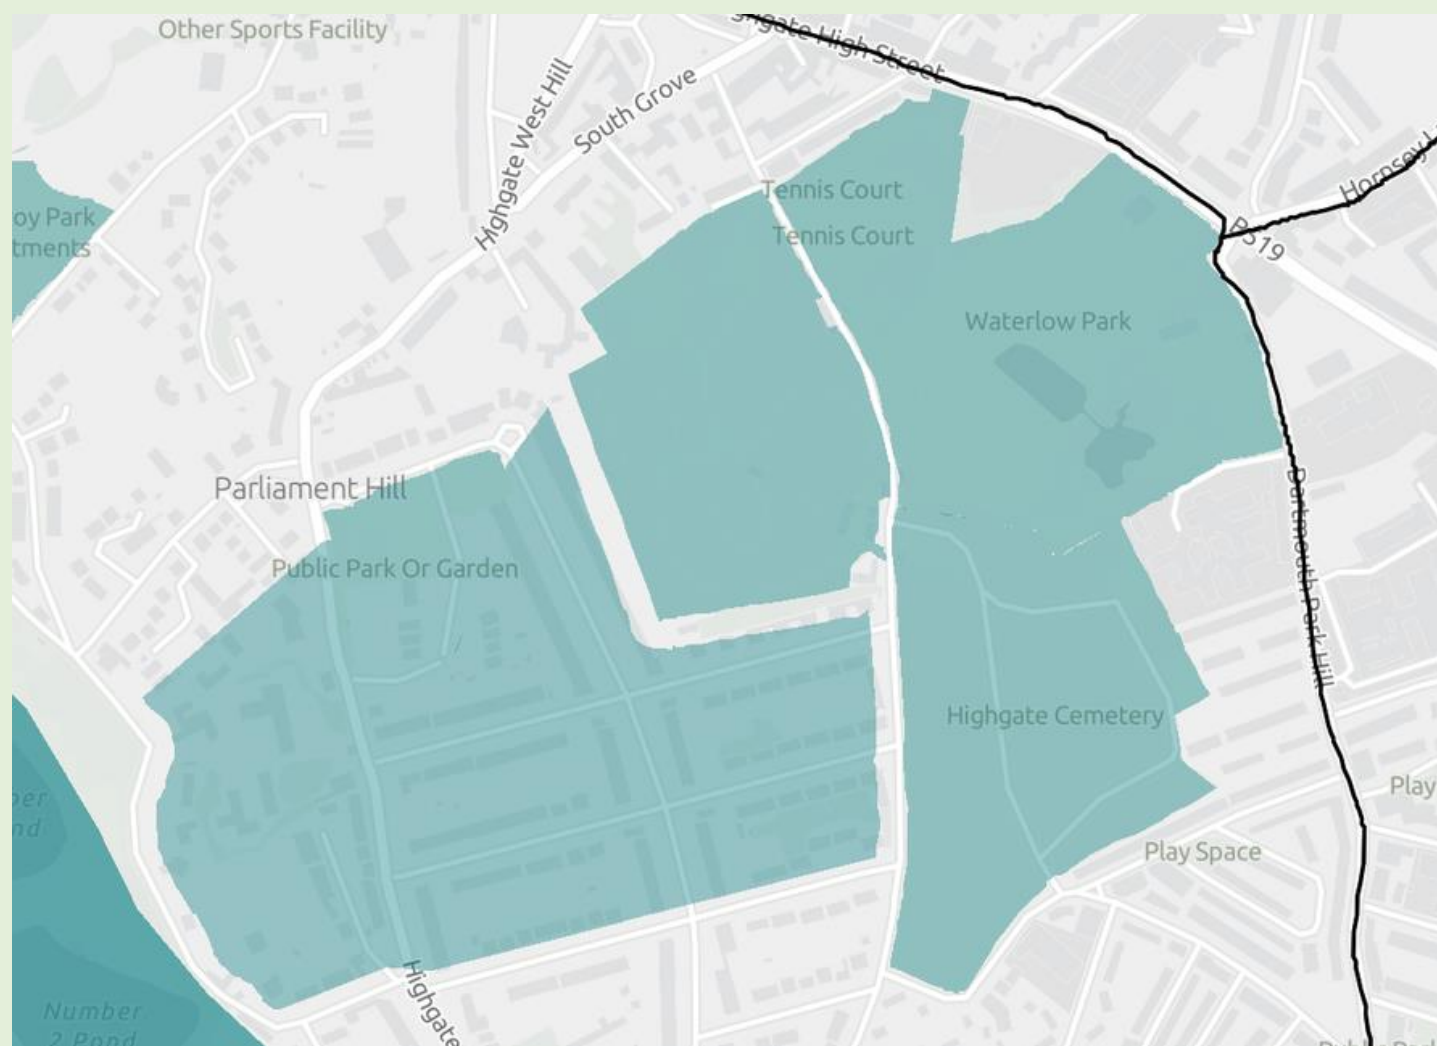

Tree pit enlargement

Open fencing

Hedgehog holes

Sophia Marinkov Jones

POSSIBLE ENTRY POINTS

WILDLIFE TUNNELS

WILDLIFE BRIDGES

CAN AUTHORITIES HELP?

CAMDEN LABOUR MANIFESTO 2026

“Roll out a Nature Recovery Network to protect wildlife, ... and building hedgehog corridors”

GLA - LOCAL NATURE RECOVERY STRATEGY

‘Highgate to Heath Corridor’

Restore, expand, create and connect terrestrial linear habitats.

Primary measures:

- wildlife connectivity: corridors installed on/under/over structures

Key species:

- Hedgehog
- (Glow worm)

Waterlow Park: wildlife connectivity

HOW MUCH SPACE DO HEDGEHOGS NEED

ROOM TO ROAM: 10-20 HECTARES
2-3KM PER NIGHT

WATERLOW PARK: 9-10 HECTARES

WATERLOW + CEMETERY EAST: 17 HECTARES

WATERLOW, CEMETERY EAST + HOLLY LODGE:
37 HECTARES

HOW MUCH SPACE DO HEDGEHOGS NEED

SELF-SUSTAINING POPULATION:
90 HECTARES

HEATH: 230 HECTARES