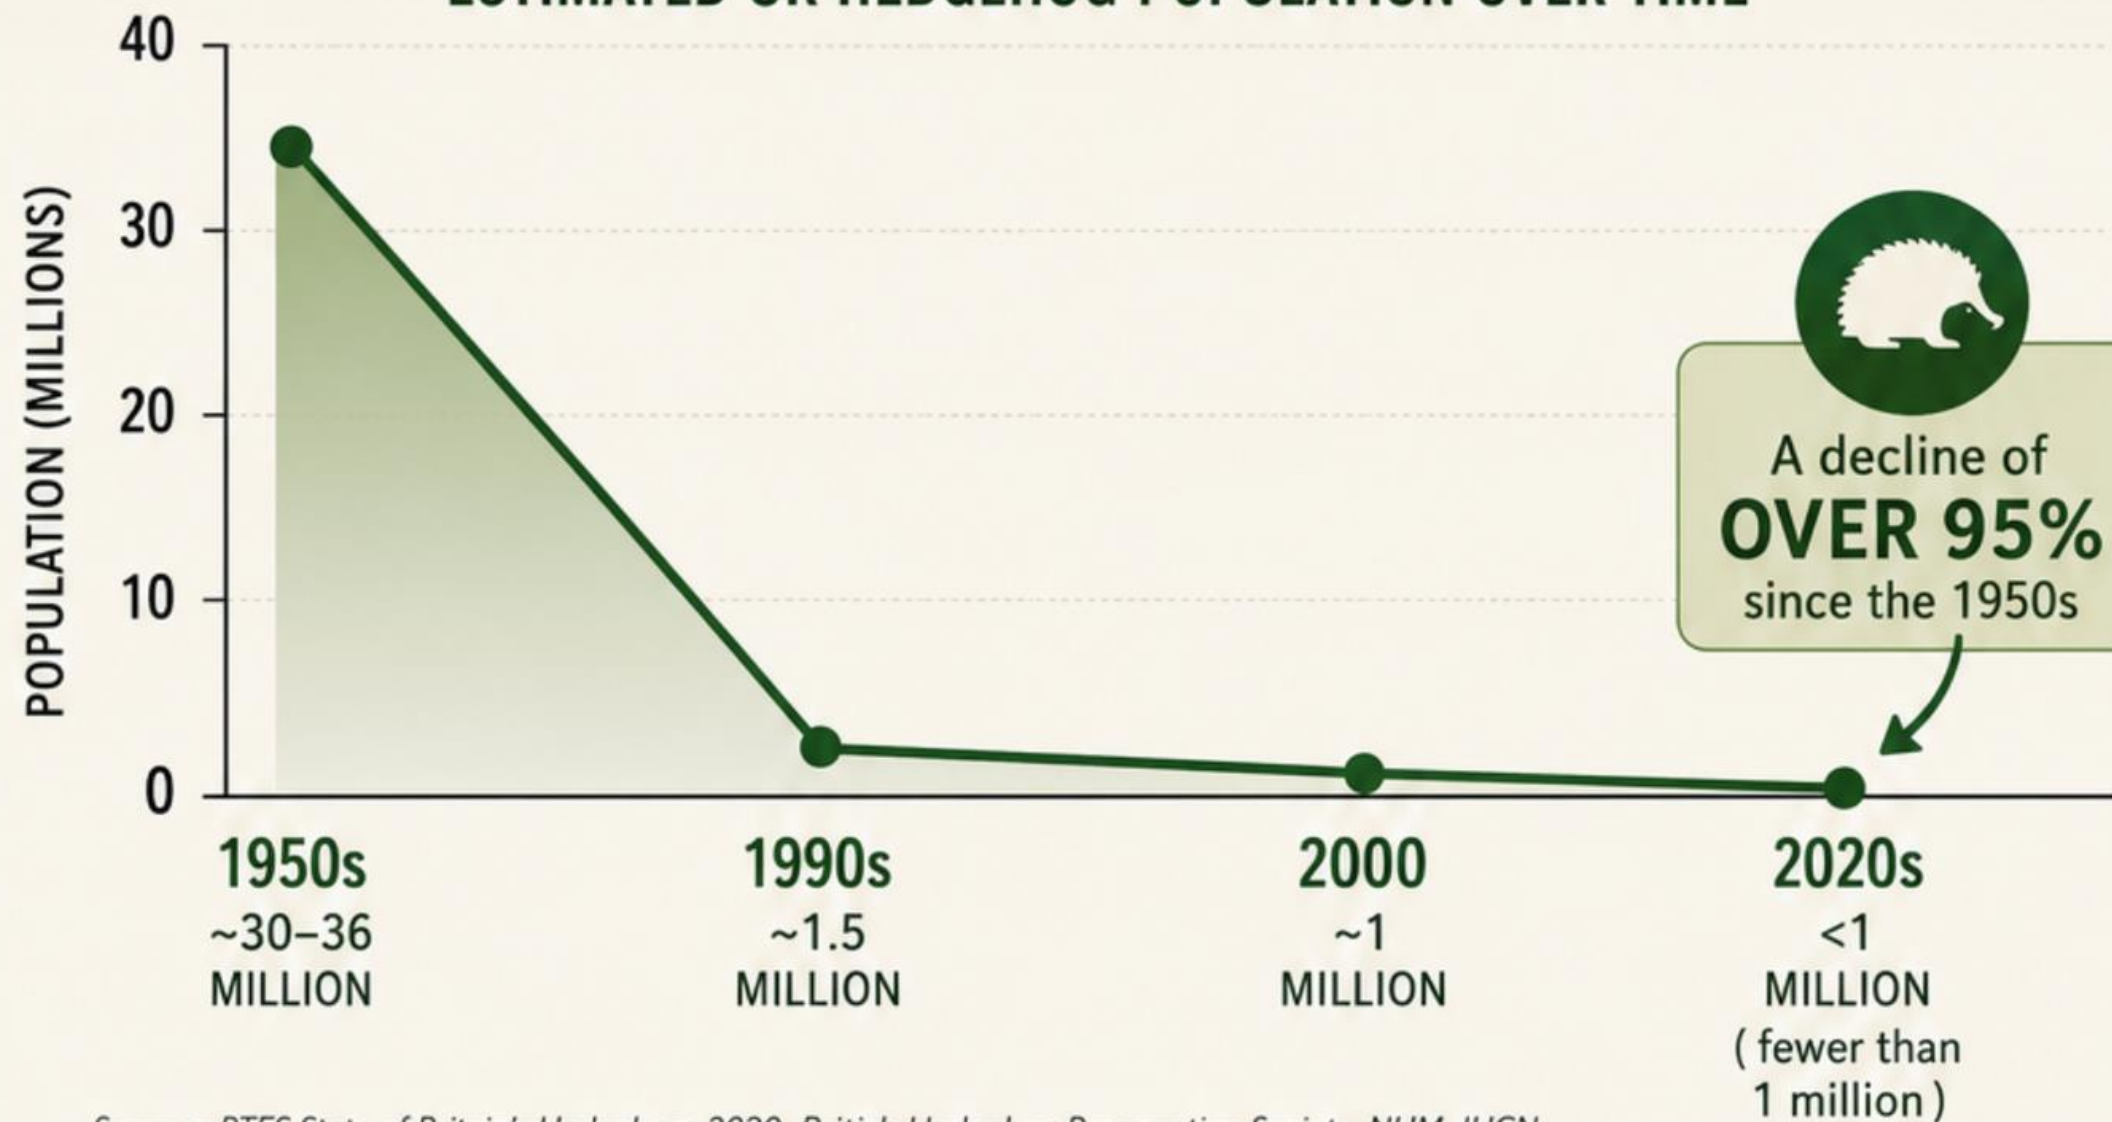

HEDGEHOG TEAM

Claudia

Ricky

Jeska

HEDGEHOG NUMBERS HAVE DECLINED SINCE RECORDS BEGAN

Hedgehog numbers in the UK have fallen by over 95% since the 1950s.

ESTIMATED UK HEDGEHOG POPULATION OVER TIME

Sources: PTES State of Britain's Hedgehogs 2020, British Hedgehog Preservation Society, NHM, IUCN

WHY ARE HEDGEHOG NUMBERS DECLINING?

... AND WHAT CAN WE DO TO HELP?

WHY ARE HEDGEHOG NUMBERS DECLINING?

HABITAT LOSS

Development and tidying of gardens have removed places to nest and forage.

... AND WHAT CAN WE DO TO HELP?

WHY ARE HEDGEHOG NUMBERS DECLINING?

HABITAT LOSS

Development and tidying of gardens have removed places to nest and forage.

INTENSIVE FARMING

Fewer hedgerows and field margins mean less food and shelter.

... AND WHAT CAN WE DO TO HELP?