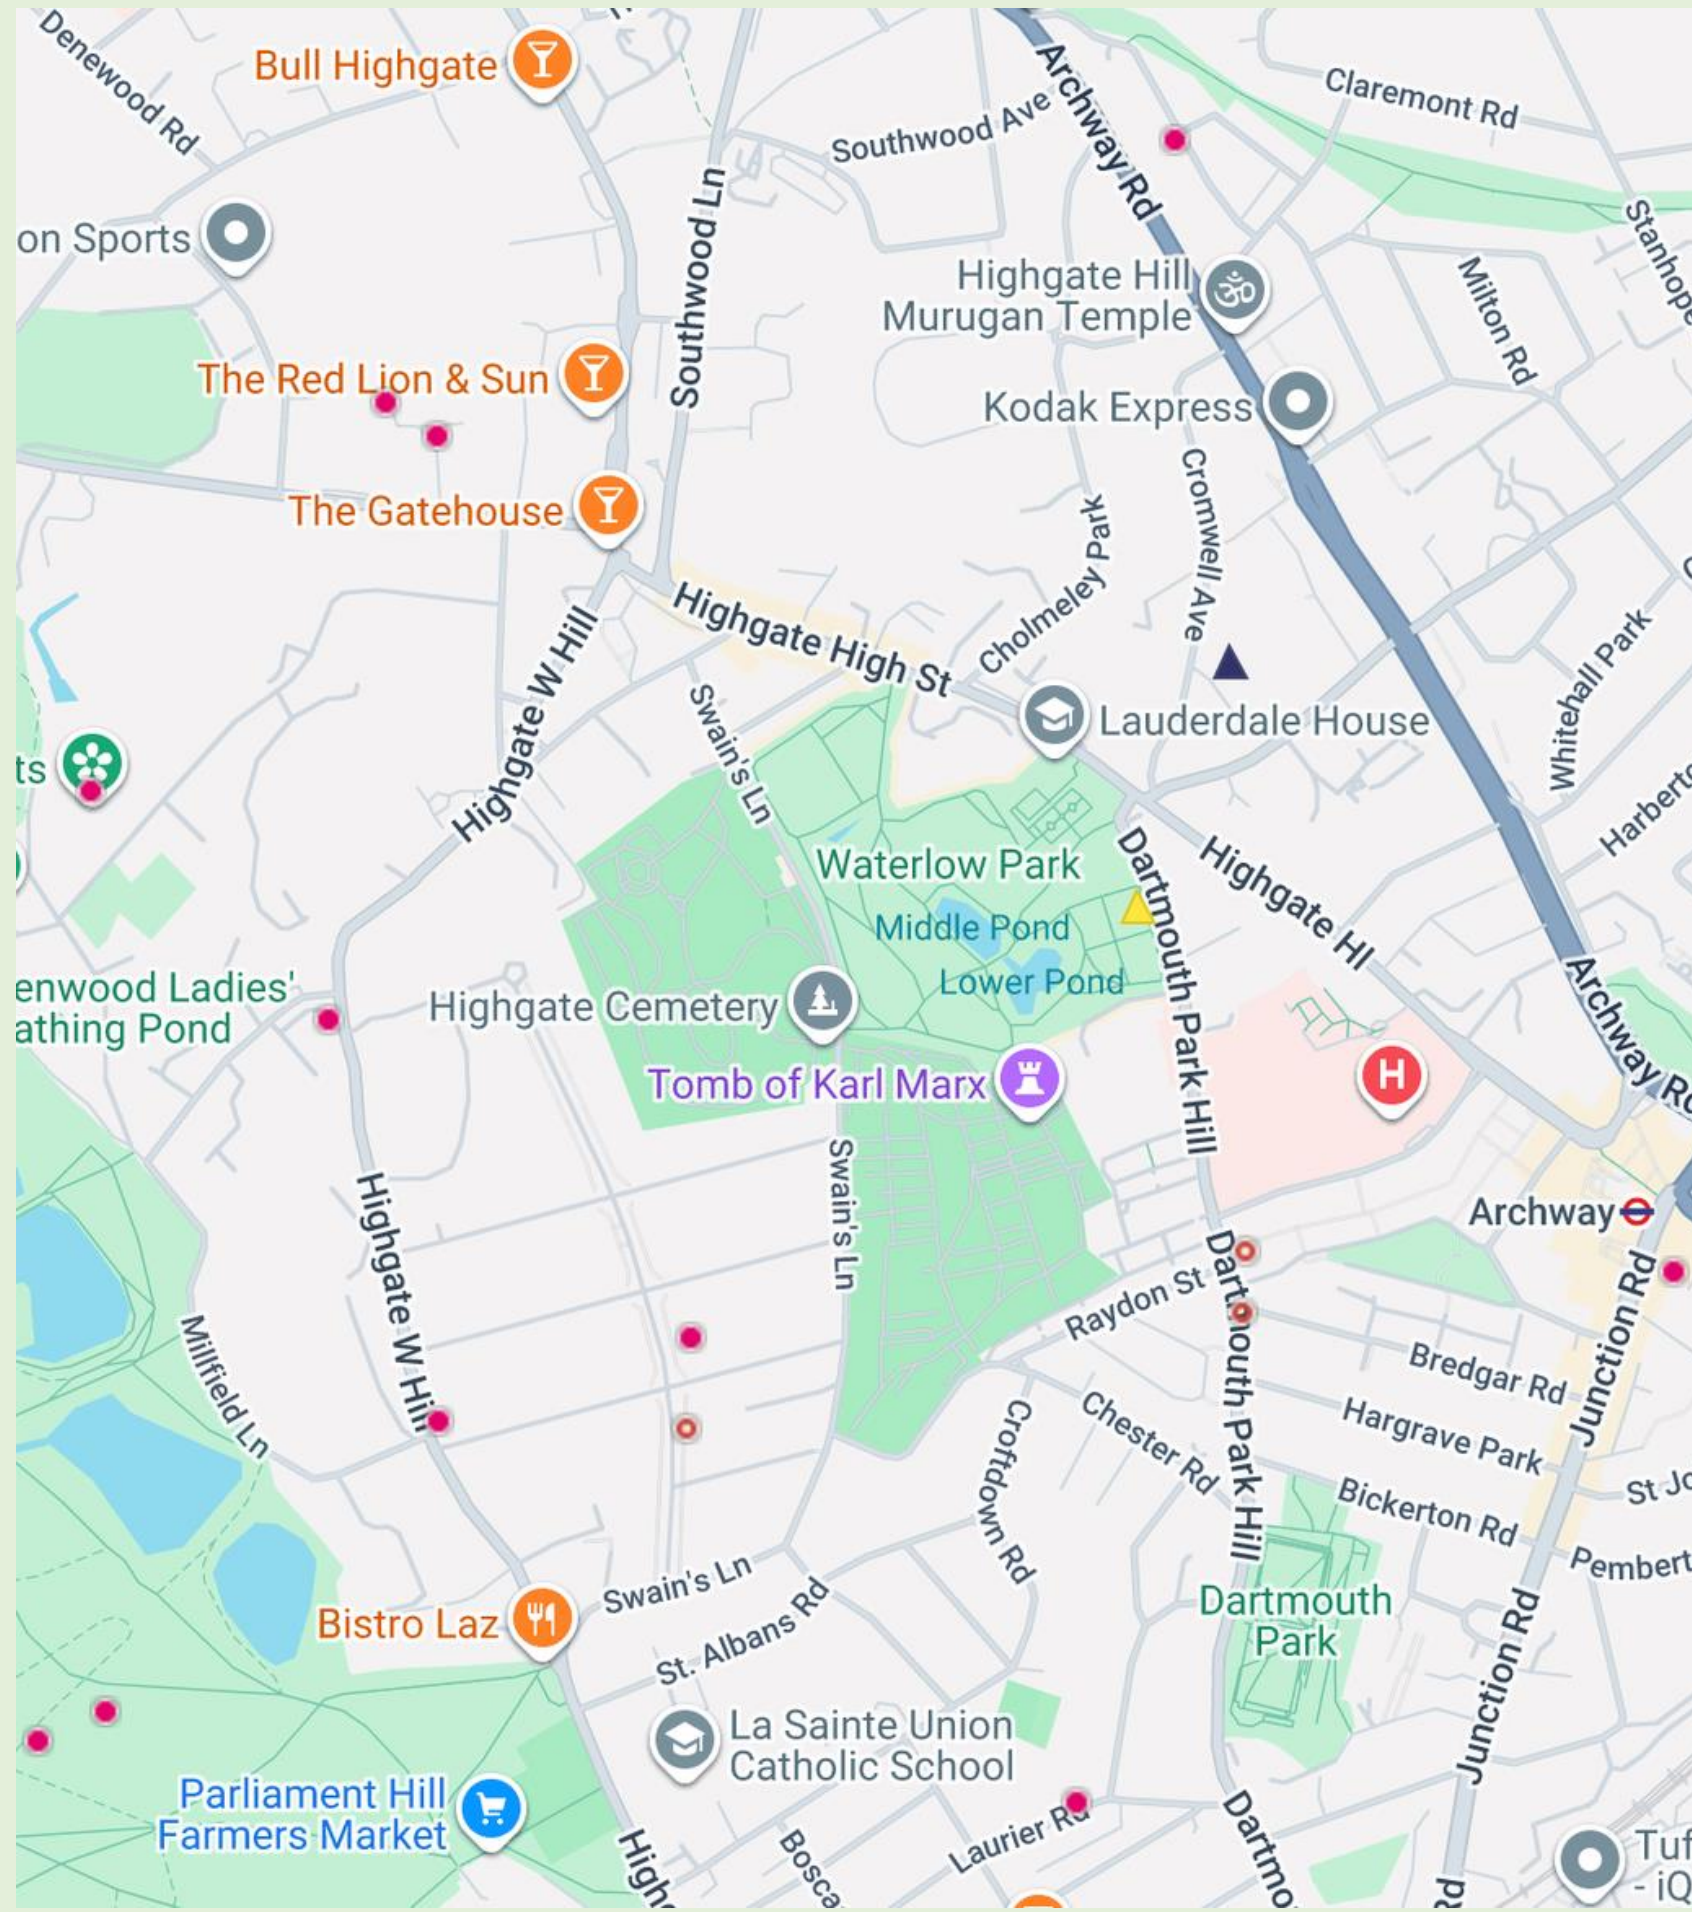

Primary measures:

- wildlife connectivity: corridors installed on/under/over structures

Key species:

- Hedgehog
- (Glow worm)

Waterlow Park: wildlife connectivity

HOW MUCH SPACE DO HEDGEHOGS NEED

ROOM TO ROAM: 10-20 HECTARES
2-3KM PER NIGHT

WATERLOW PARK: 9-10 HECTARES

WATERLOW + CEMETERY EAST: 17 HECTARES

WATERLOW, CEMETERY EAST + HOLLY LODGE:
37 HECTARES

HOW MUCH SPACE DO HEDGEHOGS NEED

SELF-SUSTAINING POPULATION:
90 HECTARES

HEATH: 230 HECTARES

DRAWN AREA: 115 HECTARES

HEDGEHOG SIGHTINGS

Source: Big Hedgehog Map

Nature North London

60 Groups

- Nature conservation
- Landowners
- Local Government
- National Campaigns

Working towards wildlife corridors