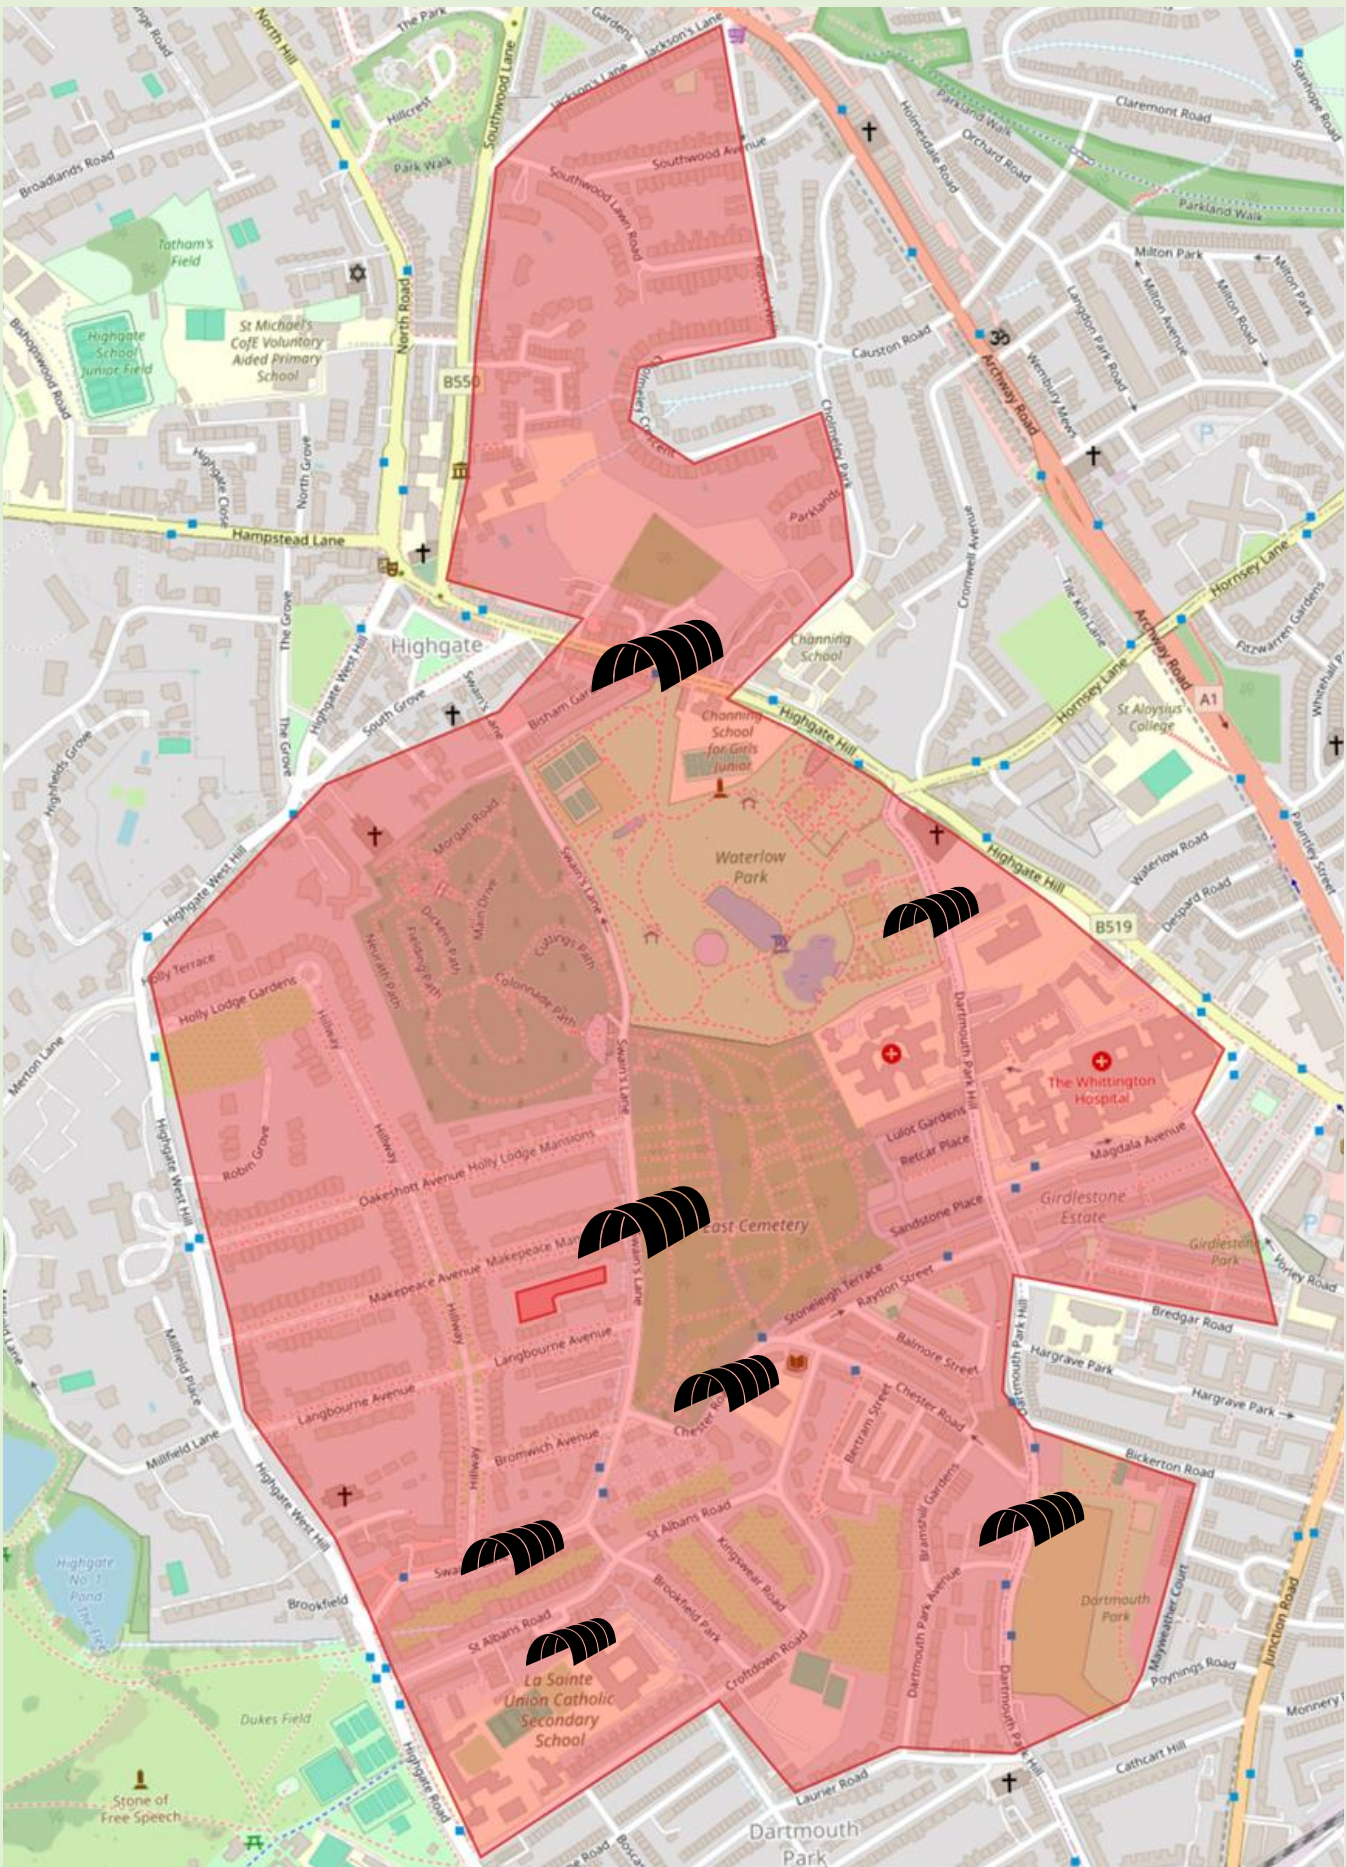

Primary measures:

- wildlife connectivity: corridors installed on/under/over structures

Key species:

- Hedgehog
- (Glow worm)

Waterlow Park: wildlife connectivity

HOW MUCH SPACE DO HEDGEHOGS NEED

ROOM TO ROAM: 10-20 HECTARES
2-3KM PER NIGHT

WATERLOW PARK: 9-10 HECTARES

WATERLOW + CEMETERY EAST: 17 HECTARES

WATERLOW, CEMETERY EAST + HOLLY LODGE:
37 HECTARES

HOW MUCH SPACE DO HEDGEHOGS NEED

SELF-SUSTAINING POPULATION:
90 HECTARES

HEATH: 230 HECTARES

DRAWN AREA: 115 HECTARES

HEDGEHOG SIGHTINGS

Source: Big Hedgehog Map

Nature North London

60 Groups

- Nature conservation
- Landowners
- Local Government
- National Campaigns

Working towards wildlife corridors