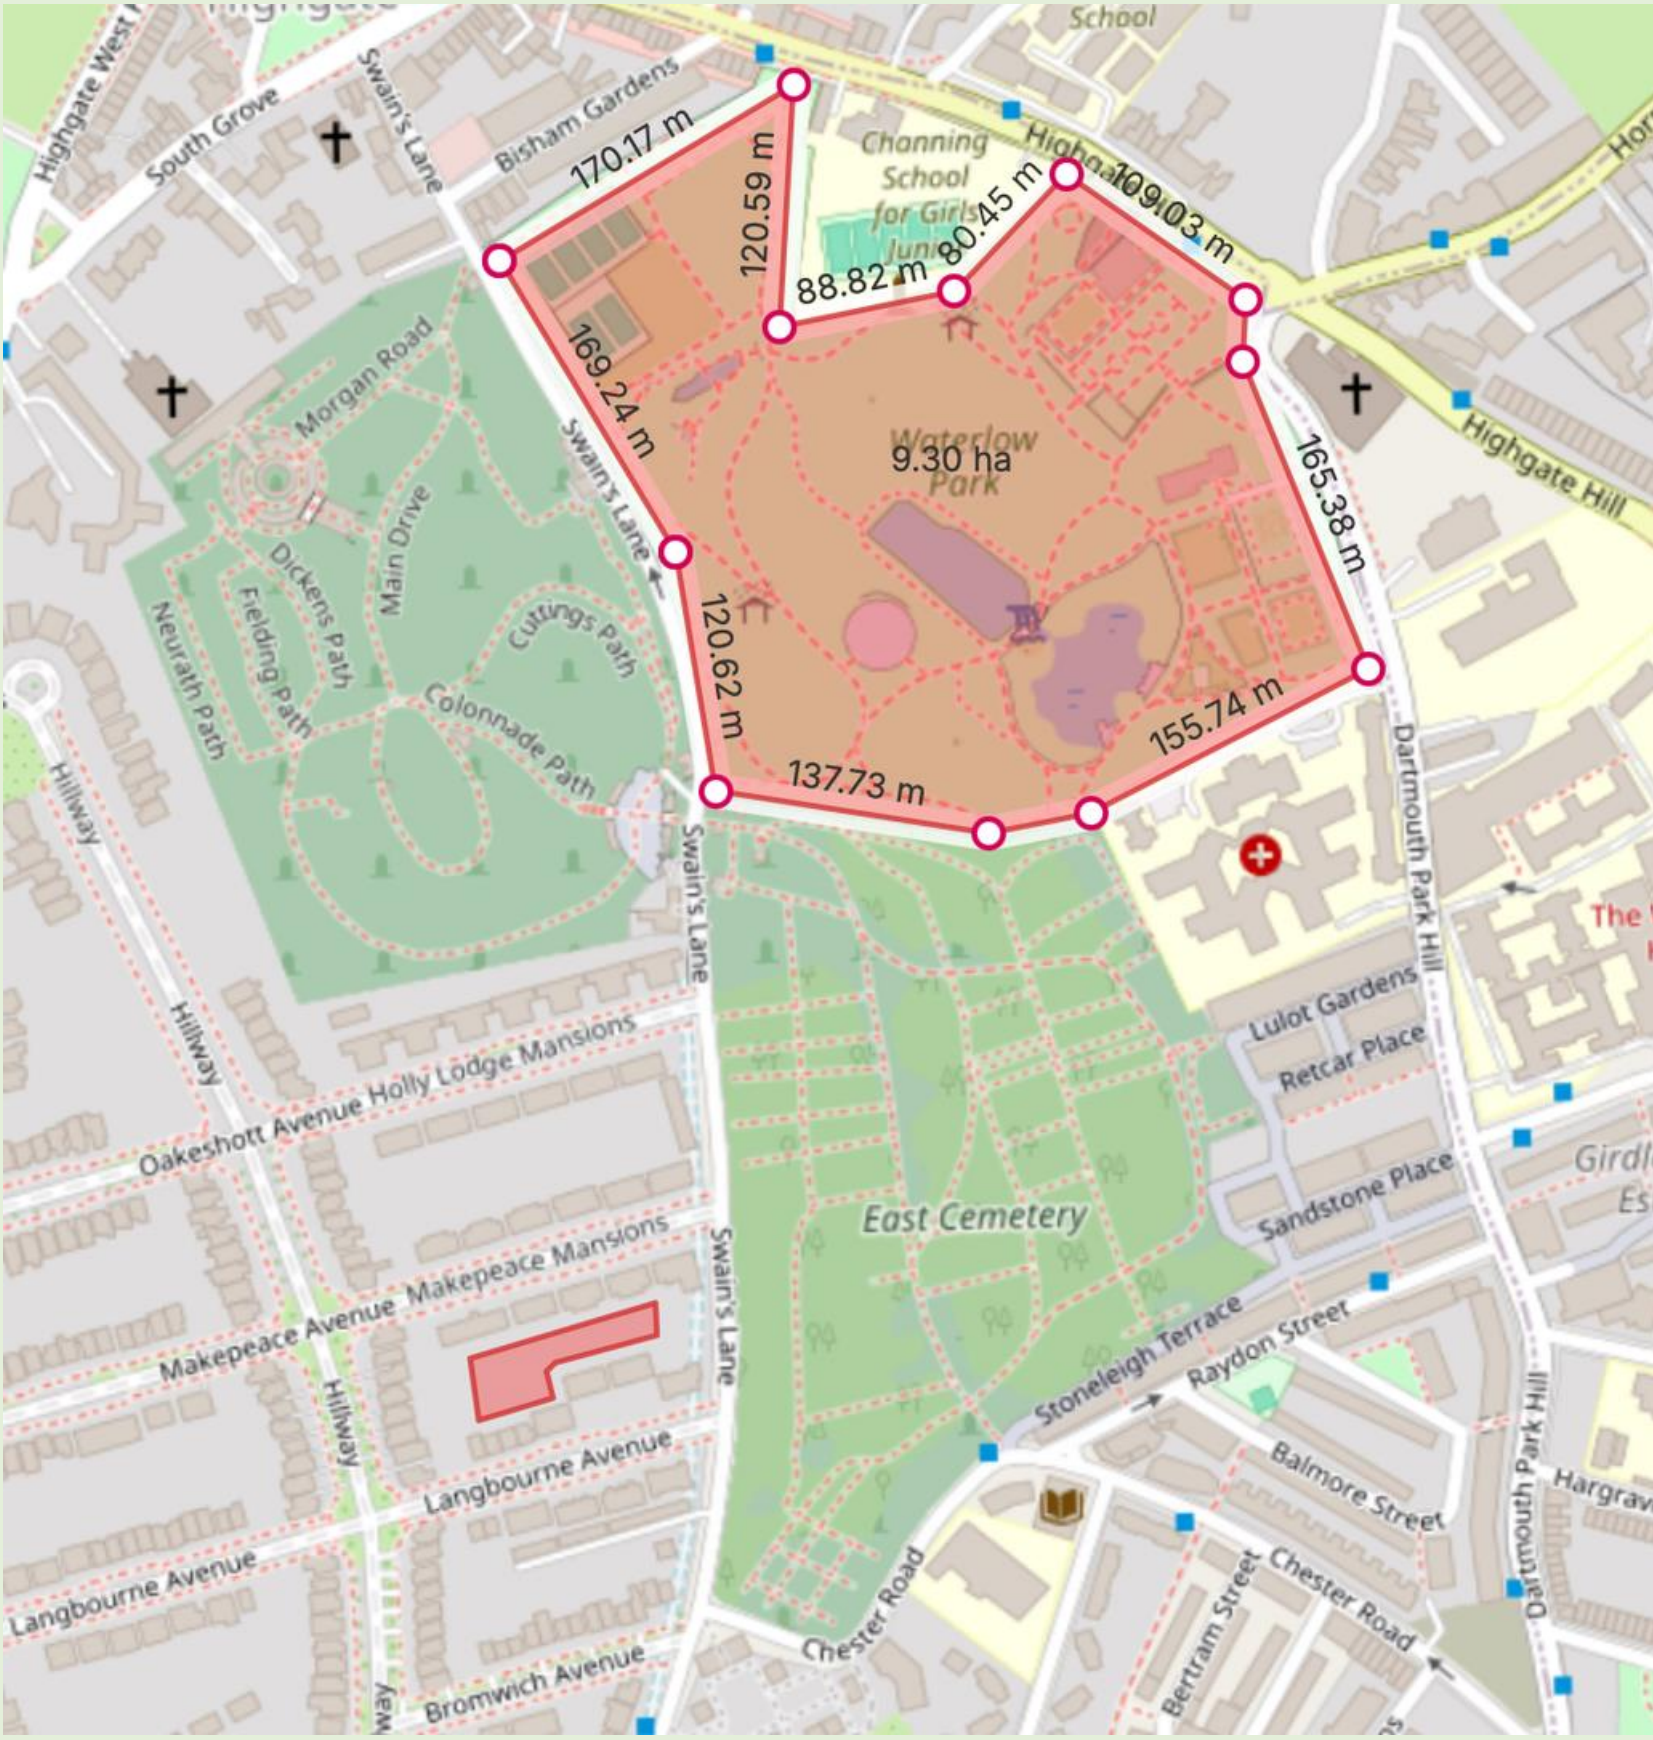

Primary measures:

- wildlife connectivity: corridors installed on/under/over structures

Key species:

- Hedgehog
- (Glow worm)

Waterlow Park: wildlife connectivity

HOW MUCH SPACE DO HEDGEHOGS NEED

ROOM TO ROAM: 10-20 HECTARES
2-3KM PER NIGHT

WATERLOW PARK: 9-10 HECTARES

WATERLOW + CEMETERY EAST: 17 HECTARES

WATERLOW, CEMETERY EAST + HOLLY LODGE:
37 HECTARES

HOW MUCH SPACE DO HEDGEHOGS NEED

SELF-SUSTAINING POPULATION:
90 HECTARES

HEATH: 230 HECTARES

DRAWN AREA: 115 HECTARES

HEDGEHOG SIGHTINGS

Source: Big Hedgehog Map

Nature North London

60 Groups

- Nature conservation
- Landowners
- Local Government
- National Campaigns

Working towards wildlife corridors